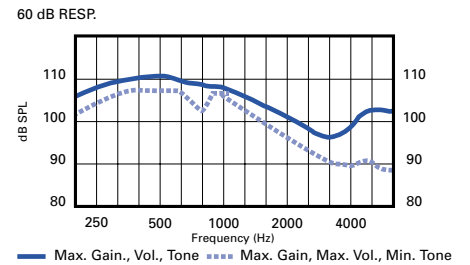

NOTE: SPECIFICATIONS SUBJECT TO CHANGE WITHOUT NOTICE

Pocketalker® PRO Personal Amplifier

Measured With EAR 008 (PKT PRO1-1)

Acoustic Specifications: 6 cc Coupler

Max. SSPL90:	114.7 dB at 1100 Hz
HF Avg. SSPL90:	107.5 dB
HF Avg. Full On Gain:	26.1 dB at 60 dB in
Reference Test Gain:	26.2 dB
Response Limit:	66.3 dB, F1=200 Hz, F2=8 kHz
Total Harmonic Distortion:	0.2% at 500 Hz 0.2% at 800 Hz 0.4% at 1600 Hz

Gain Control Curves

Tone Control Curves

Measured With EAR 013 (PKT PRO1-2)

Acoustic Specifications: 2 cc Coupler

Max. SSPL90:	131.9 dB at 500 Hz
HF Avg. SSPL90:	124.7 dB
HF Avg. Full On Gain:	44.1 dB at 60 dB in
Reference Test Gain:	44.1 dB
Response Limit:	84.2 dB, F1=200 Hz, F2=8 kHz
Total Harmonic Distortion:	1.8% at 500 Hz 0.3% at 800 Hz 0.3% at 1600 Hz

Gain Control Curves

Tone Control Curves

Measured With HED 021 (PKT PRO1-3)

Acoustic Specifications: 6 cc Coupler

Max. SSPL90:	128.0 dB at 1800 Hz
HF Avg. SSPL90:	124.4 dB
HF Avg. Full On Gain:	42.2 dB at 60 dB in
Reference Test Gain:	42.3 dB
Response Limit:	82.6 dB, F1=200 Hz, F2=8 kHz
Total Harmonic Distortion:	3.8% at 500 Hz 1.3% at 800 Hz 0.9% at 1600 Hz