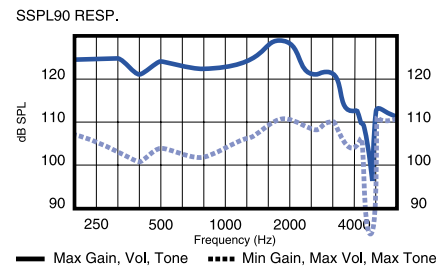

Gain Control Curves