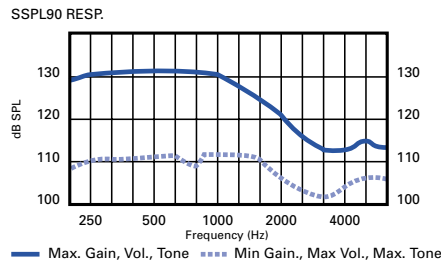

NOTE: SPECIFICATIONS SUBJECT TO CHANGE WITHOUT NOTICE

Pocketalker® PRO Personal Amplifier

Measured With EAR 008 (PKT PRO1-1)

Acoustic Specifications: 6 cc Coupler

Max. SSPL90:	114.7 dB at 1100 Hz
HF Avg. SSPL90:	107.5 dB
HF Avg. Full On Gain:	26.1 dB at 60 dB in
Reference Test Gain:	26.2 dB
Response Limit:	66.3 dB, F1=200 Hz, F2=8 kHz
Total Harmonic Distortion:	0.2% at 500 Hz 0.2% at 800 Hz 0.4% at 1600 Hz

Gain Control Curves

Tone Control Curves

Measured With EAR 013 (PKT PRO1-2)

Acoustic Specifications: 2 cc Coupler

Max. SSPL90:	131.9 dB at 500 Hz
HF Avg. SSPL90:	124.7 dB
HF Avg. Full On Gain:	44.1 dB at 60 dB in
Reference Test Gain:	44.1 dB
Response Limit:	84.2 dB, F1=200 Hz, F2=8 kHz
Total Harmonic Distortion:	1.8% at 500 Hz 0.3% at 800 Hz 0.3% at 1600 Hz

Gain Control Curves

Tone Control Curves

Measured With HED 021 (PKT PRO1-3)

Acoustic Specifications: 6 cc Coupler

Max. SSPL90:	128.0 dB at 1800 Hz
HF Avg. SSPL90:	124.4 dB
HF Avg. Full On Gain:	42.2 dB at 60 dB in
Reference Test Gain:	42.3 dB
Response Limit:	82.6 dB, F1=200 Hz, F2=8 kHz
Total Harmonic Distortion:	3.8% at 500 Hz 1.3% at 800 Hz 0.9% at 1600 Hz