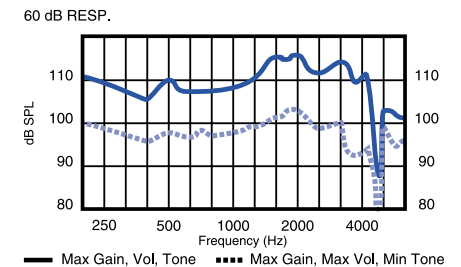

Tone Control Curves