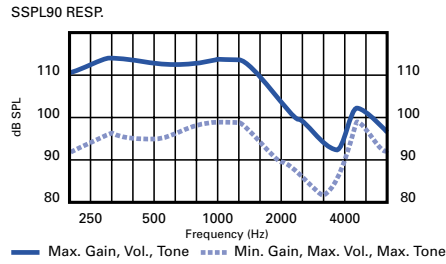

NOTE: SPECIFICATIONS SUBJECT TO CHANGE WITHOUT NOTICE

Pocketalker® PRO Personal Amplifier

Measured With EAR 008 (PKT PRO1-1)

Acoustic Specifications: 6 cc Coupler

Max. SSPL90:	114.7 dB at 1100 Hz
HF Avg. SSPL90:	107.5 dB
HF Avg. Full On Gain:	26.1 dB at 60 dB in
Reference Test Gain:	26.2 dB
Response Limit:	66.3 dB, F1=200 Hz, F2=8 kHz
Total Harmonic Distortion:	0.2% at 500 Hz 0.2% at 800 Hz 0.4% at 1600 Hz

Gain Control Curves

Tone Control Curves

Measured With EAR 013 (PKT PRO1-2)

Acoustic Specifications: 2 cc Coupler

Max. SSPL90:	131.9 dB at 500 Hz
HF Avg. SSPL90:	124.7 dB
HF Avg. Full On Gain:	44.1 dB at 60 dB in
Reference Test Gain:	44.1 dB
Response Limit:	84.2 dB, F1=200 Hz, F2=8 kHz
Total Harmonic Distortion:	1.8% at 500 Hz 0.3% at 800 Hz 0.3% at 1600 Hz

Gain Control Curves

Tone Control Curves

Measured With HED 021 (PKT PRO1-3)

Acoustic Specifications: 6 cc Coupler

Max. SSPL90:	128.0 dB at 1800 Hz
HF Avg. SSPL90:	124.4 dB
HF Avg. Full On Gain:	42.2 dB at 60 dB in
Reference Test Gain:	42.3 dB
Response Limit:	82.6 dB, F1=200 Hz, F2=8 kHz
Total Harmonic Distortion:	3.8% at 500 Hz 1.3% at 800 Hz 0.9% at 1600 Hz