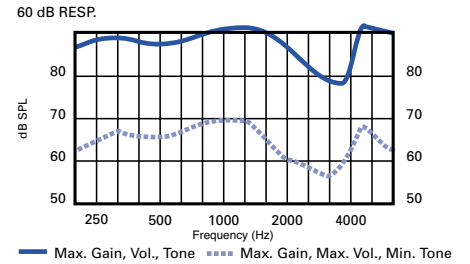

NOTE: SPECIFICATIONS SUBJECT TO CHANGE WITHOUT NOTICE

Pocketalker® PRO Personal Amplifier

Measured With EAR 008 (PKT PRO1-1)

Acoustic Specifications: 6 cc Coupler

Max. SSPL90:	114.7 dB at 1100 Hz
HF Avg. SSPL90:	107.5 dB
HF Avg. Full On Gain:	26.1 dB at 60 dB in
Reference Test Gain:	26.2 dB
Response Limit:	66.3 dB, F1=200 Hz, F2=8 kHz
Total Harmonic Distortion:	0.2% at 500 Hz 0.2% at 800 Hz 0.4% at 1600 Hz

Gain Control Curves

Tone Control Curves

Measured With EAR 013 (PKT PRO1-2)

Acoustic Specifications: 2 cc Coupler

Max. SSPL90:	131.9 dB at 500 Hz
HF Avg. SSPL90:	124.7 dB
HF Avg. Full On Gain:	44.1 dB at 60 dB in
Reference Test Gain:	44.1 dB
Response Limit:	84.2 dB, F1=200 Hz, F2=8 kHz
Total Harmonic Distortion:	1.8% at 500 Hz 0.3% at 800 Hz 0.3% at 1600 Hz

Gain Control Curves

Tone Control Curves

Measured With HED 021 (PKT PRO1-3)

Acoustic Specifications: 6 cc Coupler

Max. SSPL90:	128.0 dB at 1800 Hz
HF Avg. SSPL90:	124.4 dB
HF Avg. Full On Gain:	42.2 dB at 60 dB in
Reference Test Gain:	42.3 dB
Response Limit:	82.6 dB, F1=200 Hz, F2=8 kHz
Total Harmonic Distortion:	3.8% at 500 Hz 1.3% at 800 Hz 0.9% at 1600 Hz