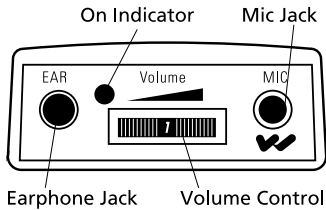

Pocketalker PRO Top View

Dimensions:	3-5/8" L x 2-3/8" W x 7/8" H (92.1 mm x 60.3 mm x 22.2 mm)
Weight:	3.8 oz (110 g) with battery
Color and Material:	Gray, shatter-proof polypropylene
Battery Type:	1.5V (AA) x 2, Alkaline (BAT 001) or rechargeable AA NiMH (BAT 026)
Battery Life:	100 hours with BAT 001, 40 hours/charge with BAT 026, 8 mA, nom. current drain
Microphone:	Omnidirectional condenser, plug-mount-type, 3.5 mm mini phone plug
Earphone (3 Styles):	Dynamic, wide-range "earbud" type, Samarium-Cobalt magnet, 32 Ohm, 39" (1 m) cord, 3.5 mm mini phone plug (mono)
Controls:	Volume: rotary on/off/volume control Gain: Internal rotary maximum gain control (screwdriver adjust) 20-45 dB acoustic gain w/EAR 013 Tone: Internal rotary tone control (screwdriver adjust); +17 dB at 16 kHz at max. setting
Microphone Connector:	3.5 mm mini phone jack (mono)
Earphone Connector:	3.5 mm mini phone jack (mono)
Charging Jack:	External side jack, 2.1 mm, Charger TFP 008 can also be used as power supply
Frequency Response:	50 Hz-16 kHz, +1 -4 dB (electrical response)
Max. Distortion:	.5% THD (electrical)
Max. Output Power:	125 mW into 16 Ohms (electrical)
Approvals:	RoHS, WEEE
Warranty:	5 years, parts and labor*

*90 days on accessories.

NOTE: The POCKETALKER is not sold, advertised or intended for use as a personal hearing aid. Williams Sound recommends that any individual experiencing hearing loss be examined by a physician to determine the cause before using amplification.

NOTE: SPECIFICATIONS SUBJECT TO CHANGE WITHOUT NOTICE